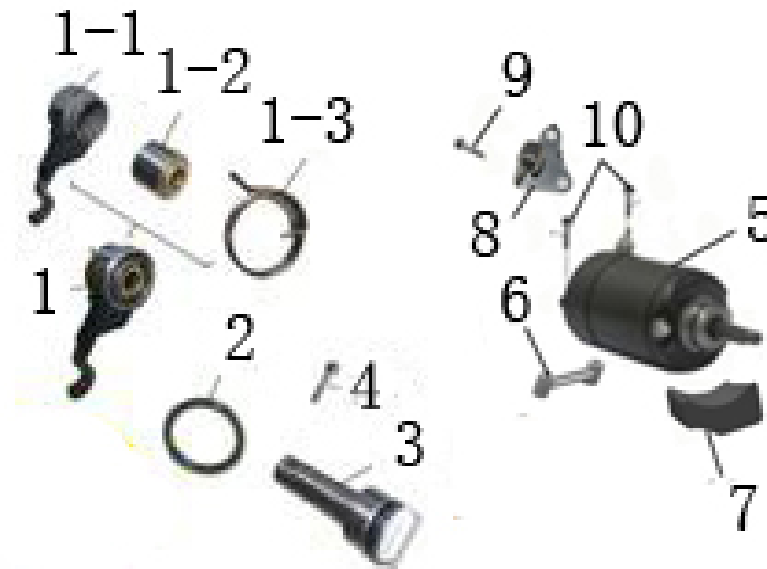

12	22011222		Cylinder head assembly assy				
13	15160049		Timing chain				
14	72130647		Cylinder head gasket				
15	72060023		Dowel pin 12X20				
16	73012572		Timing chain guider				

NO.	PARTS CODE		DESCRIPTION		ORDER	NOTE	
1	22011222		Cylinder head				
2	22020107		Intake valve				
3	22020108		Exhaust valve				
4	73131865		Spring washer				
5	72110242		Oil seal				
6	72120171		Spring inside				
7	72120172		Spring outside				
8	22030027		Spring seat				
9	22040018		Valve lock nip				
10	31170040		Spark plug				

NO.	PARTS CODE	DESCRIPTION	ORDER	NOTE
1	21020151	Piston		
2	21040049	Piston pin		
3	72080139	Piston pin circlip		
4, 5, 6, 7	21030606	Piston ring I, Piston ring II, Oil cup, Side ring		

NO.	PARTS CODE	DESCRIPTION	ORDER	NOTE
1	72060012	Dowel pin 8x14		
2	72150213	O-ing10x1.9		
3	70140026	Oil outlet bushing 5.5x10x7		
4	72150213	O-ing10x1.9		
5	70140027	Oil inlet bushing 7.8x9.6x7		
6	72010391	Bolt M6x50		
7	72010392	Bolt M6x65		
8	17060192	Oil pump inner oil pipe		
9	72020358	Nut M6		
10	72150260	O-ing10x1.6		
11	72150151	O-ing6.5x1.8		
12	20010079	Oil pump		
13	20060012	Oil pump driven teeth		

NO.	PARTS CODE	DESCRIPTION	ORDER	NOTE
1	72120173	Spring ,shifter		
2	15080027	shifter		
3	72010187	Bolt M8x20		
4	73012571	Tension plate		
5	72040167	Washer φ6.5xφ14x1		
6	70140025	tensioner plate bush		
7	72010163	Bolt M6X25		

NO.	PARTS CODE	DESCRIPTION	ORDER	NOTE
1	72120170	Camshaft spring		
2	72060174	Camshaft pin-1.5*4*16		
3	72060090	Pinφ10x18		
4	22080077	Camshaft assembly assy		
5	70090198	Bearingφ18xφ37x9 (oil seal outside)		
6	70090199	Bearingφ20xφ37x9		
7	72060090	Pinφ10x18		
8	15170131	Timing driven sprocket		
9	72011369	Bolt M7x9.4		
10	72060012	Dowel pin φ8x14		
11	72130648	Cylinder head gasket(steel)		
12	22150333	Cylinder head cover		
13	72010169	Bolt M6x35		
14	72010389	Bolt M6 x40		
15	72010392	Bolt M6 x65		
16	72011917	Bolt M6 x119		