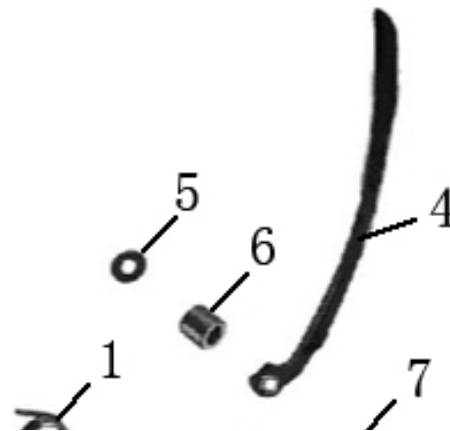

NO.	PARTS CODE		DESCRIPTION		ORDER	NOTE	COUNT
1	72060023		Dowel pin 12X20				
2	72130678		Cylinder gasket				
3	27010864		Cylinder body				
4	72040704		Washer10.2x19x3				
5	72012255		Bolt M10x65				
6	72012256		Bolt M10x110				
7	72010388		Bolt M6x32				
8	72012253		Bolt M10x1.25-118				
9	72012254		Bolt M10x1.25-99				
10	72040702		Washer9.2x20x3				
11	72040703		Washer9.2x30x4				

12	22011222		Cylinder head assembly assy				
13	15160049		Timing chain				
14	72130647		Cylinder head gasket				
15	72060023		Dowel pin 12X20				
16	73012572		Timing chain guider				

NO.	PARTS CODE		DESCRIPTION		ORDER	NOTE	
1	22011222		Cylinder head				
2	22020107		Intake valve				
3	22020108		Exhaust valve				
4	73131865		Spring washer				
5	72110242		Oil seal				
6	72120171		Spring inside				
7	72120172		Spring outside				
8	22030027		Spring seat				
9	22040018		Valve lock nip				
10	31170040		Spark plug				

NO.	PARTS CODE	DESCRIPTION	ORDER	NOTE
1	21020151	Piston		
2	21040049	Piston pin		
3	72080139	Piston pin circlip		
4, 5, 6, 7	21030606	Piston ring I, Piston ring II, Oil cup, Side ring		

NO.	PARTS CODE	DESCRIPTION	ORDER	NOTE
1	72060012	Dowel pin 8x14		
2	72150213	O-ing10x1.9		
3	70140026	Oil outlet bushing 5.5x10x7		
4	72150213	O-ing10x1.9		
5	70140027	Oil inlet bushing 7.8x9.6x7		
6	72010391	Bolt M6x50		
7	72010392	Bolt M6x65		
8	17060192	Oil pump inner oil pipe		
9	72020358	Nut M6		
10	72150260	O-ing10x1.6		
11	72150151	O-ing6.5x1.8		
12	20010079	Oil pump		
13	20060012	Oil pump driven teeth		

NO.	PARTS CODE	DESCRIPTION	ORDER	NOTE
1	72120173	Spring ,shifter		
2	15080027	shifter		
3	72010187	Bolt M8x20		
4	73012571	Tension plate		
5	72040167	Washer φ6.5xφ14x1		
6	70140025	tensioner plate bush		
7	72010163	Bolt M6X25		