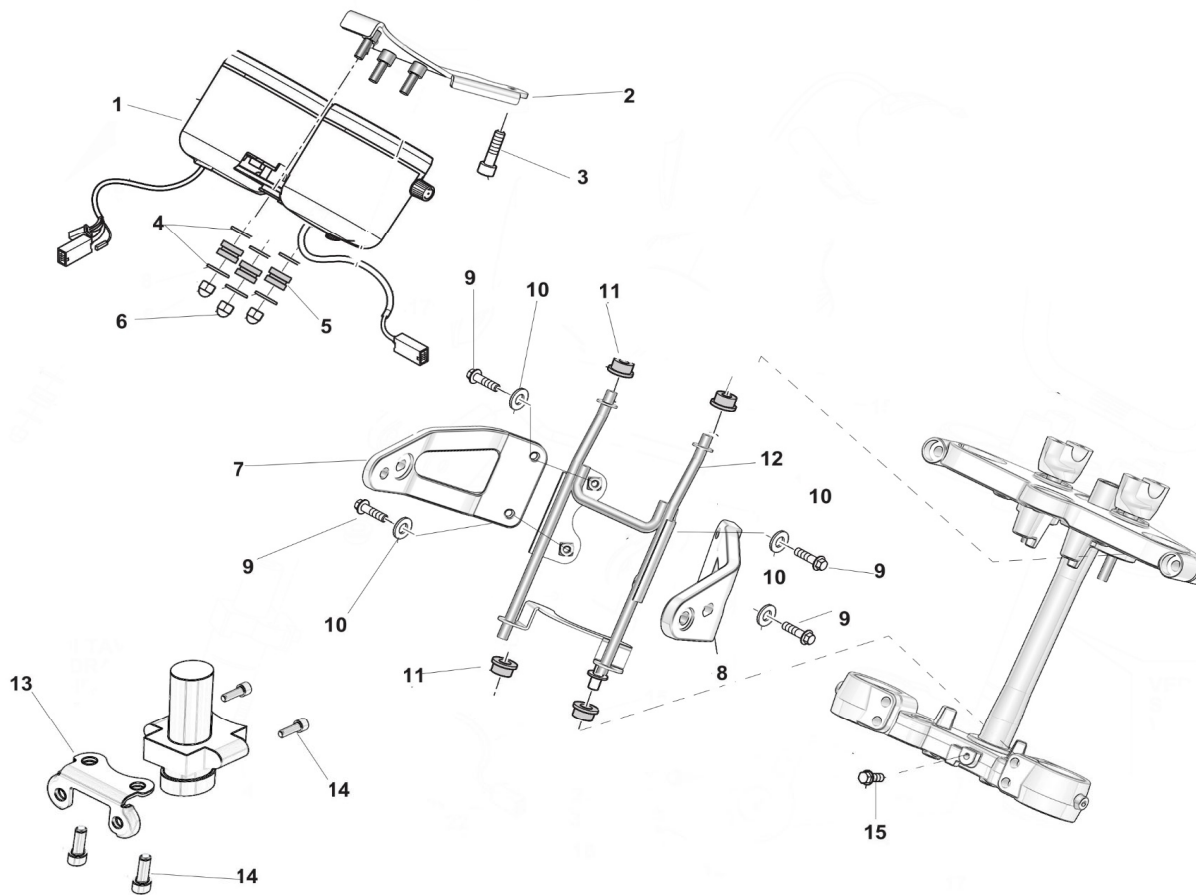

F-13 METER/FRONT HEADLIGHT

NO.	PARTS CODE	DESCRIPTION	ORDER	NOTE	COUNT
1	37010595	Meter			
2	73240117	Bracket, meter			
3	72011991	Bolt-M6*12			
4	72040571	Washer-6mm			
5	73012155	Mounting rubber mat, meter			
6	72020507	Nut-M6			
7	73230196	Bracket, F.L turning light			
8	73230197	Bracket, F.R turning light			
9	72011988	Bolt-M6*20			
10	72040024	Washer-6mm			
11	73012327	Cushion-headlight bracket			
12	73210330	Bracket, Cover,front headlight