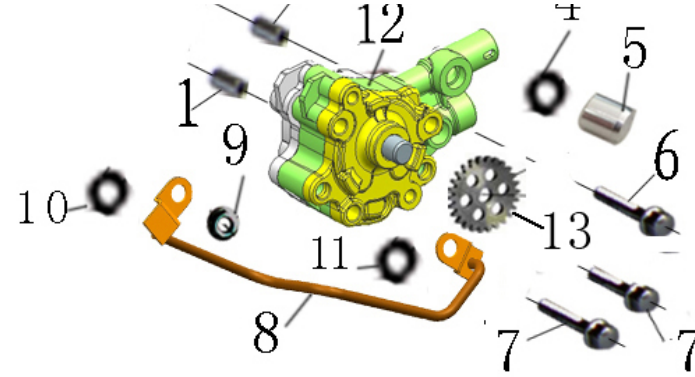

NO.	PARTS CODE		DESCRIPTION		ORDER	NOTE	COUNT
1	72060023		Dowel pin 12X20				
2	72130678		Cylinder gasket				
3	27010864		Cylinder body				
4	72040704		Washer10.2x19x3				
5	72012255		Bolt M10x65				
6	72012256		Bolt M10x110				
7	72010388		Bolt M6x32				
8	72012253		Bolt M10x1.25-118				
9	72012254		Bolt M10x1.25-99				
10	72040702		Washer9.2x20x3				
11	72040703		Washer9.2x30x4				

12	22011222		Cylinder head assembly assy				
13	15160049		Timing chain				
14	72130647		Cylinder head gasket				
15	72060023		Dowel pin 12X20				
16	73012572		Timing chain guider				

NO.	PARTS CODE		DESCRIPTION		ORDER	NOTE	
1	22011222		Cylinder head				
2	22020107		Intake valve				
3	22020108		Exhaust valve				
4	73131865		Spring washer				
5	72110242		Oil seal				
6	72120171		Spring inside				
7	72120172		Spring outside				
8	22030027		Spring seat				
9	22040018		Valve lock nip				
10	31170040		Spark plug				

NO.	PARTS CODE	DESCRIPTION	ORDER	NOTE
1	21020151	Piston		
2	21040049	Piston pin		
3	72080139	Piston pin circlip		
4, 5, 6, 7	21030606	Piston ring I, Piston ring II, Oil cup, Side ring		

NO.	PARTS CODE	DESCRIPTION	ORDER	NOTE
1	72060012	Dowel pin 8x14		
2	72150213	O-ing10x1.9		
3	70140026	Oil outlet bushing 5.5x10x7		
4	72150213	O-ing10x1.9		
5	70140027	Oil inlet bushing 7.8x9.6x7		
6	72010391	Bolt M6x50		
7	72010392	Bolt M6x65		
8	17060192	Oil pump inner oil pipe		
9	72020358	Nut M6		
10	72150260	O-ing10x1.6		
11	72150151	O-ing6.5x1.8		
12	20010079	Oil pump		
13	20060012	Oil pump driven teeth		

NO.	PARTS CODE	DESCRIPTION	ORDER	NOTE
1	72120173	Spring ,shifter		
2	15080027	shifter		
3	72010187	Bolt M8x20		
4	73012571	Tension plate		
5	72040167	Washer φ6.5xφ14x1		
6	70140025	tensioner plate bush		
7	72010163	Bolt M6X25		