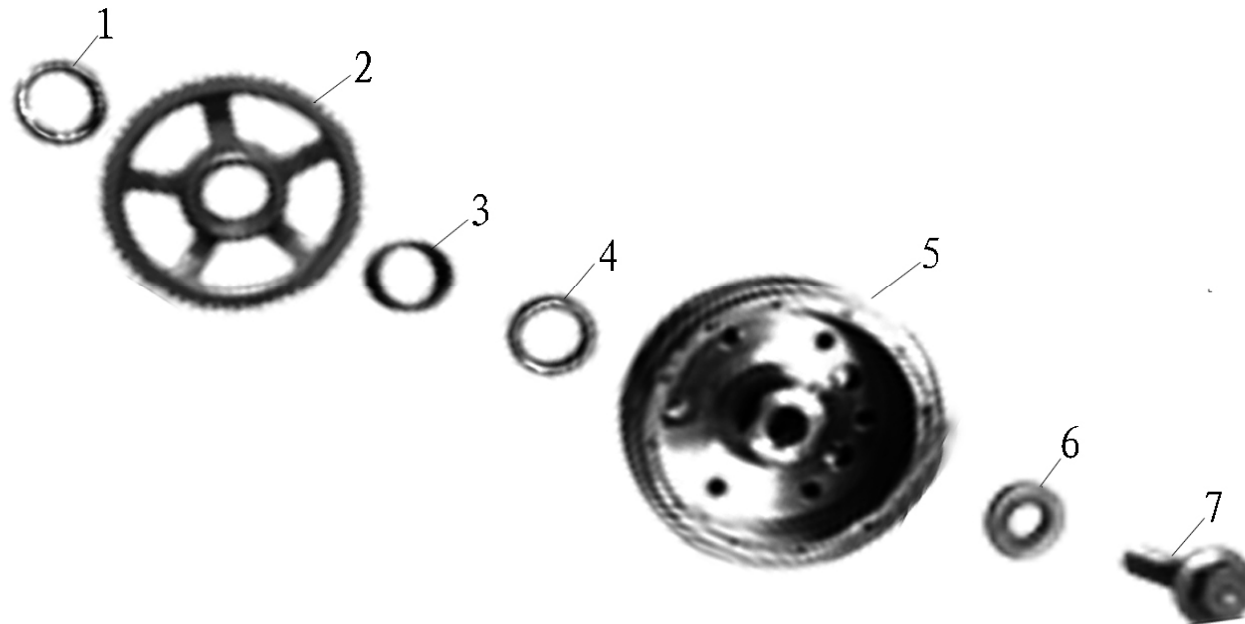

NO.	PARTS CODE	DESCRIPTION	ORDER	NOTE
1		Tensioning device		
1-1	73012573	Tensioner housing		
1-2	70090247	Tensioner single direction		
1-3	72120175	Tensioner reset spring		
2	72150255	Tensioning o-pin 14.5x2.5		
3	70110027	Tensioning pin		
4	72010159	Bolt M6X20		
5	31160477	Starting motor assembly		
6	73131930	Positioning plate with clutch reinforcement		
7	31330017	Starting motor seat		
8	73012574	Start the motor rubber pad		
9	72010157	Bolt M6X16		
10	72010173	Bolt M6X50