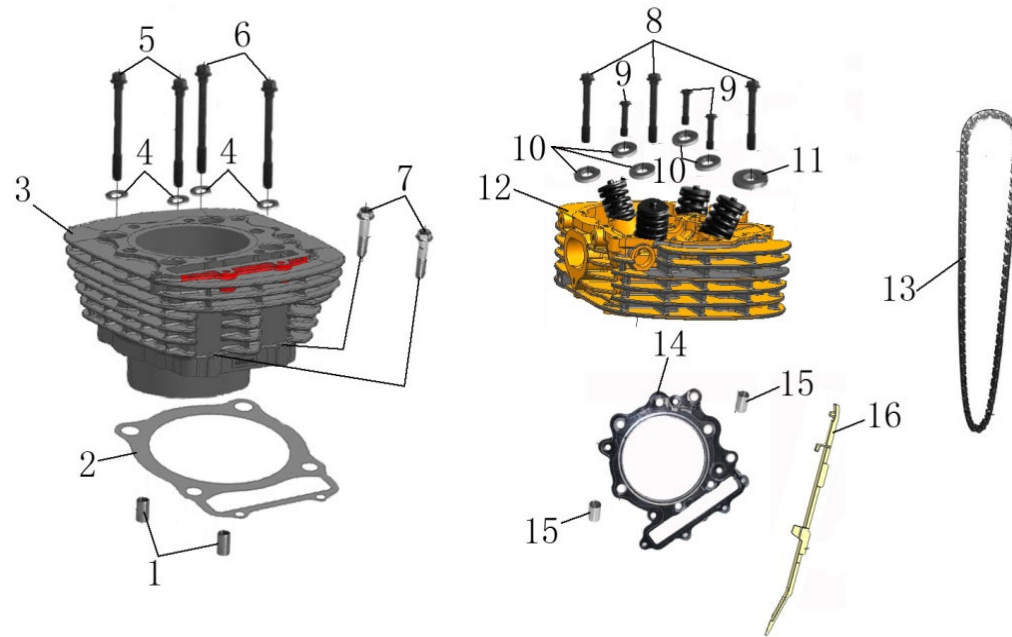

NO.	PARTS CODE		DESCRIPTION		ORDER	NOTE	COUNT
1	72060023		Dowel pin 12X20				
2	72130678		Cylinder gasket				
3	27010864		Cylinder body				
4	72040704		Washer10.2x19x3				
5	72012255		Bolt M10x65				
6	72012256		Bolt M10x110				
7	72010388		Bolt M6x32				
8	72012253		Bolt M10x1.25-118				
9	72012254		Bolt M10x1.25-99				
10	72040702		Washer9.2x20x3				
11	72040703		Washer9.2x30x4				

NO.	PARTS CODE	DESCRIPTION	ORDER	NOTE
1	21020151	Piston		
2	21040049	Piston pin		
3	72080139	Piston pin circlip		
4, 5, 6, 7	21030606	Piston ring I, Piston ring II, Oil cup, Side ring		

NO.	PARTS CODE	DESCRIPTION	ORDER	NOTE
1	72060012	Dowel pin 8x14		
2	72150213	O-ing10x1.9		
3	70140026	Oil outlet bushing 5.5x10x7		
4	72150213	O-ing10x1.9		
5	70140027	Oil inlet bushing 7.8x9.6x7		
6	72010391	Bolt M6x50		
7	72010392	Bolt M6x65		
8	17060192	Oil pump inner oil pipe		
9	72020358	Nut M6		
10	72150260	O-ing10x1.6		
11	72150151	O-ing6.5x1.8		
12	20010079	Oil pump		
13	20060012	Oil pump driven teeth		

NO.	PARTS CODE	DESCRIPTION	ORDER	NOTE
1	72120170	Camshaft spring		
2	72060174	Camshaft pin-1.5*4*16		
3	72060090	Pinφ10x18		
4	22080077	Camshaft assembly assy		
5	70090198	Bearingφ18xφ37x9 (oil seal outside)		
6	70090199	Bearingφ20xφ37x9		
7	72060090	Pinφ10x18		
8	15170131	Timing driven sprocket		
9	72011369	Bolt M7x9.4		
10	72060012	Dowel pin φ8x14		
11	72130648	Cylinder head gasket(steel)		
12	22150333	Cylinder head cover		
13	72010169	Bolt M6x35		
14	72010389	Bolt M6 x40		
15	72010392	Bolt M6 x65		
16	72011917	Bolt M6 x119		