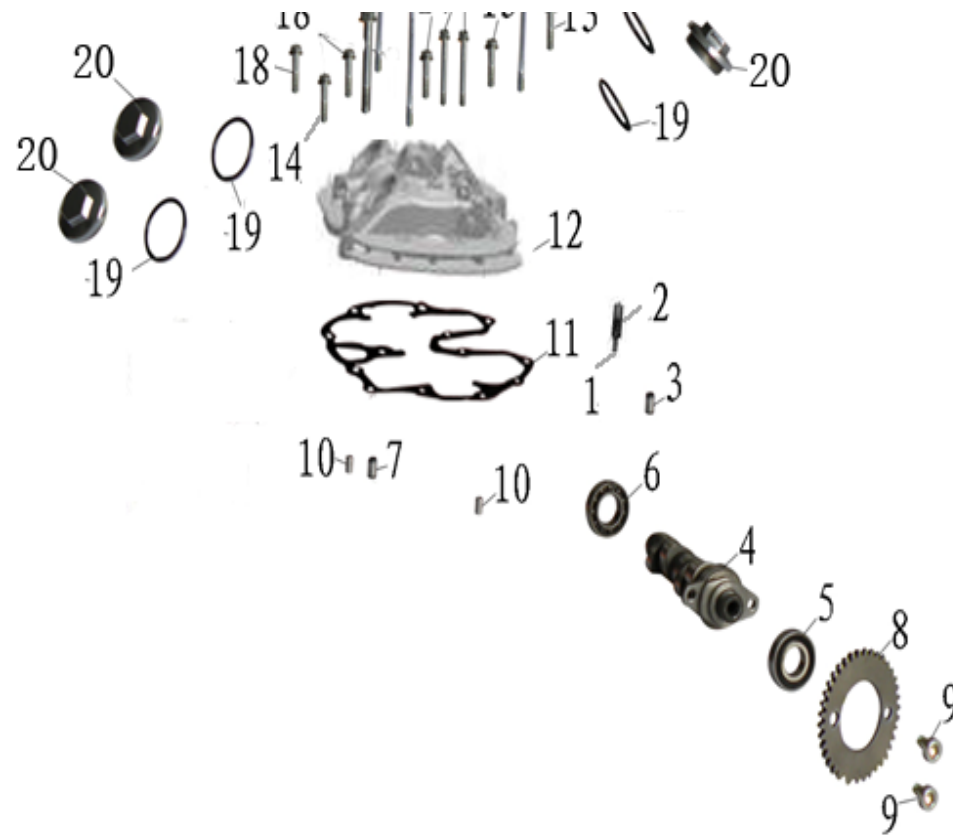

NO.	PARTS CODE	DESCRIPTION	ORDER	NOTE	COUNT
1	72040701	Washer 34.2x52x2.5			
2	15110065	Gear			
3	72040700	Washer 34.2x52x1			
4	70090245	Bearing ,roll pin			
5	31150180	Rotor, magneto			
6	72040360	Washer ϕ 12.6x ϕ 30x5			
7	72011367	Bolt M12x1.25-50			

NO.	PARTS CODE	DESCRIPTION	ORDER	NOTE
1	72120170	Camshaft spring		
2	72060174	Camshaft pin-1.5*4*16		
3	72060090	Pinφ10x18		
4	22080077	Camshaft assembly assy		
5	70090198	Bearingφ18xφ37x9 (oil seal outside)		
6	70090199	Bearingφ20xφ37x9		
7	72060090	Pinφ10x18		
8	15170131	Timing driven sprocket		
9	72011369	Bolt M7x9.4		
10	72060012	Dowel pin φ8x14		
11	72130648	Cylinder head gasket(steel)		
12	22150333	Cylinder head cover		
13	72010169	Bolt M6x35		
14	72010389	Bolt M6 x40		
15	72010392	Bolt M6 x65		
16	72011917	Bolt M6 x119		