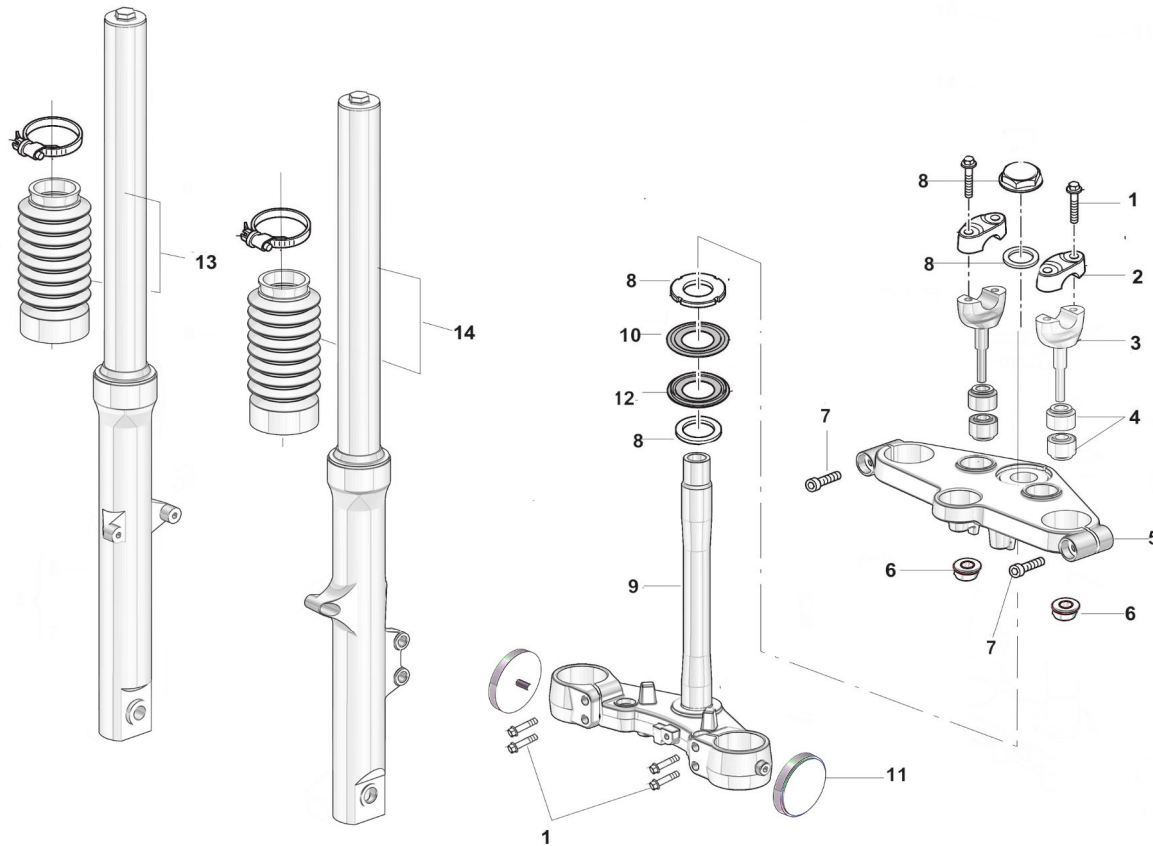

8	53230337		Left rearview mirror			
9	53240422		Right rearview mirror			
10	45190174		Clutch lever			
11	45530033		Connect clip, clutch lever			
12	72030638		Bolt-M6*25			

F-08 FRONT SUSPENSION

NO.	PARTS CODE	DESCRIPTION	ORDER	NOTE	COUNT
1	72011993	Bolt-M8*35			
2	46010230	Connecting clip, handlebar			
3		Connecting holder, handlebar			
4		Upper connecting plate buffer sleeve			
5		Upper connecting plate, steering stem			
6		Nut-M8			
7	72030667	Screw M8*40			
8	46020320	Steering column nut