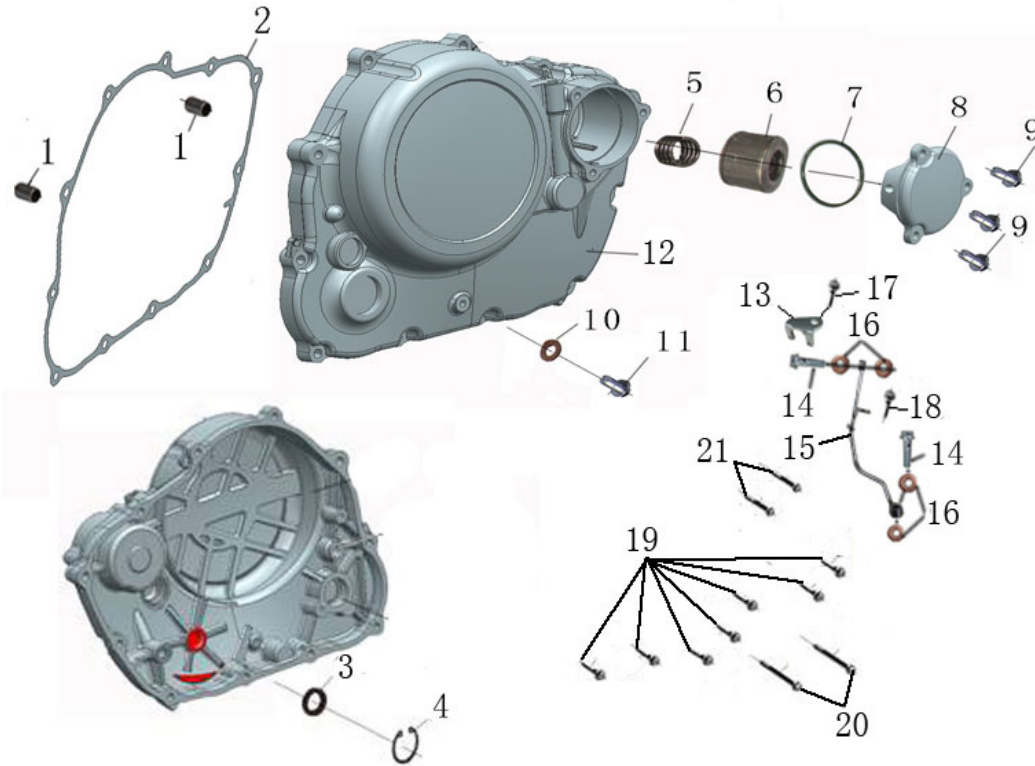

12	72020360		Nut M18x1			
13	24070334		Clutch pressure plate			
14	24070166		Bearing 17x30x7(6001)			
15	24070317		Clutch push rod			
16	72120185		Clutch spring			
17、18	72010387		Bolt M6X28			
19	31300019		Auxiliary contact			
20	72011167		Bolt M6X20			

NO.	PARTS CODE	DESCRIPTION	ORDER	NOTE	COUNT
1	72060012	Pin 8x14			
2	72130677	R crankcase cover gasket			
3	72110097	Oil seal 14x22x5			
4	72080066	Inner shield ring 22			
5	72120158	Filter spring			
6	20030029	Filter assembly			
7	72150220	Filter cover O-seal