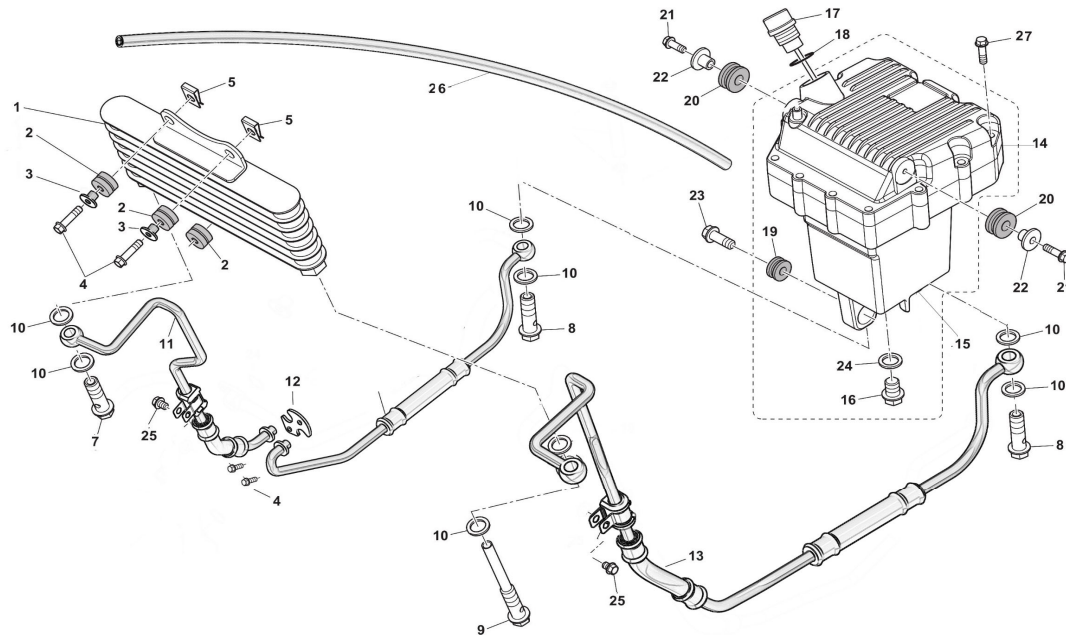

4		Element,air cleaner			
5		R side cover,air cleaner			
	18130055	Element,air cleaner			
6	18050100	Fuel and vapor separator			
7	18170097	Air clamp			
8	73021054	Front water shield rubber-rear fender			
9	72030647	Screw M5×12			
10	72010666	Bolt-M6*16			
11	72020494	Nut clamp-M5			
12	72020493	Welding nut clip -M6			
13	73012553	OBD cover			

F-03OIL COOLER ASSY

NO.	PARTS CODE	DESCRIPTION	ORDER	NOTE	COUNT
1	F000A00447	Oil cooler assembly			
2		Cushion rubber,oil cooler			
3	72040665	Flanged BushΦ6XΦ9X9.5			
4	72011988	Bolt-M6*20			
5	72020493	Welding nut clip -M6			
6	17060241	Oil pipe tank -engine			
7	72012141	M12*1.25*28			
8	72011228	M12*1.25*30			
9	F000P00742	M12*1.25*30-80