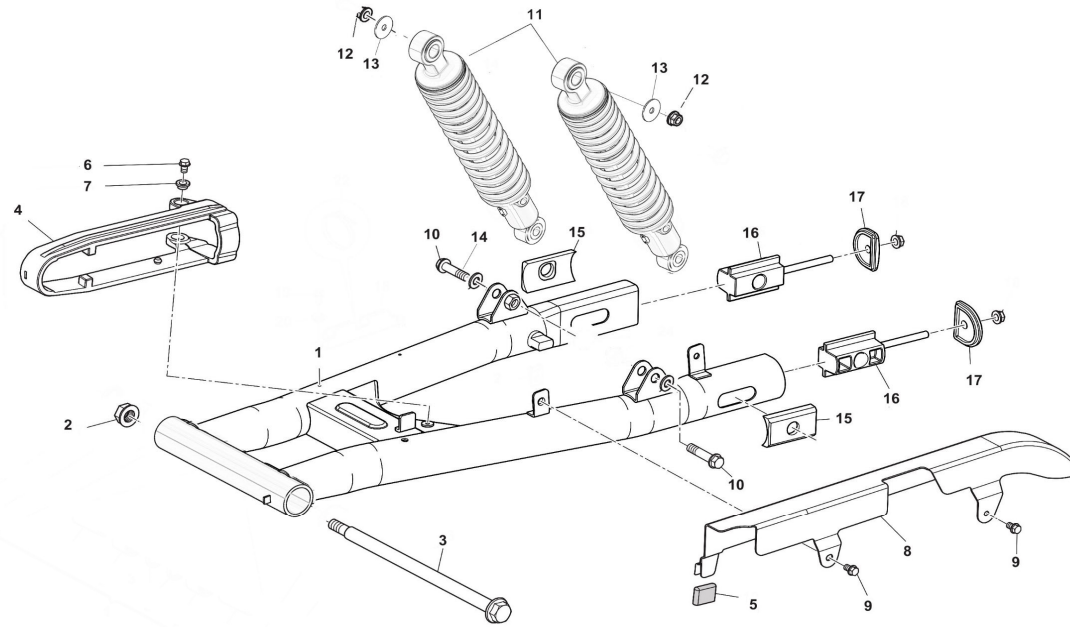

9	70020520		Steering stem			
10	46110011		Lower bearing upper cover			
11	73060101		Side reflector			
12	46120007		Lower bearing lower cover			
13	41050769		Front shock absorber, LH			
14	41060752		Left front shock absorber			

F-09 SWING ARM/REAR RDAMPER

NO.	PARTS CODE	DESCRIPTION	ORDER	NOTE	COUNT
1	41041112	Rear fork			
2	72020488	Nut-M14*1.5			
3	70030189	Axle, rear fork			
4	F000P02380	Buffer chaincase defence			
5	73012153	Cushion-chain box			
6	72011922	Screw-M6*12			
7	70120280	Assembling bush-protect clip,chain bar			
8	73080282	Chain box			
9	72011991	Bolt-M6*12			
10	72012098	Bolt-M10*35			
11	72040572	Washer-10mm			
12	72020508	Nut-M10*1.25