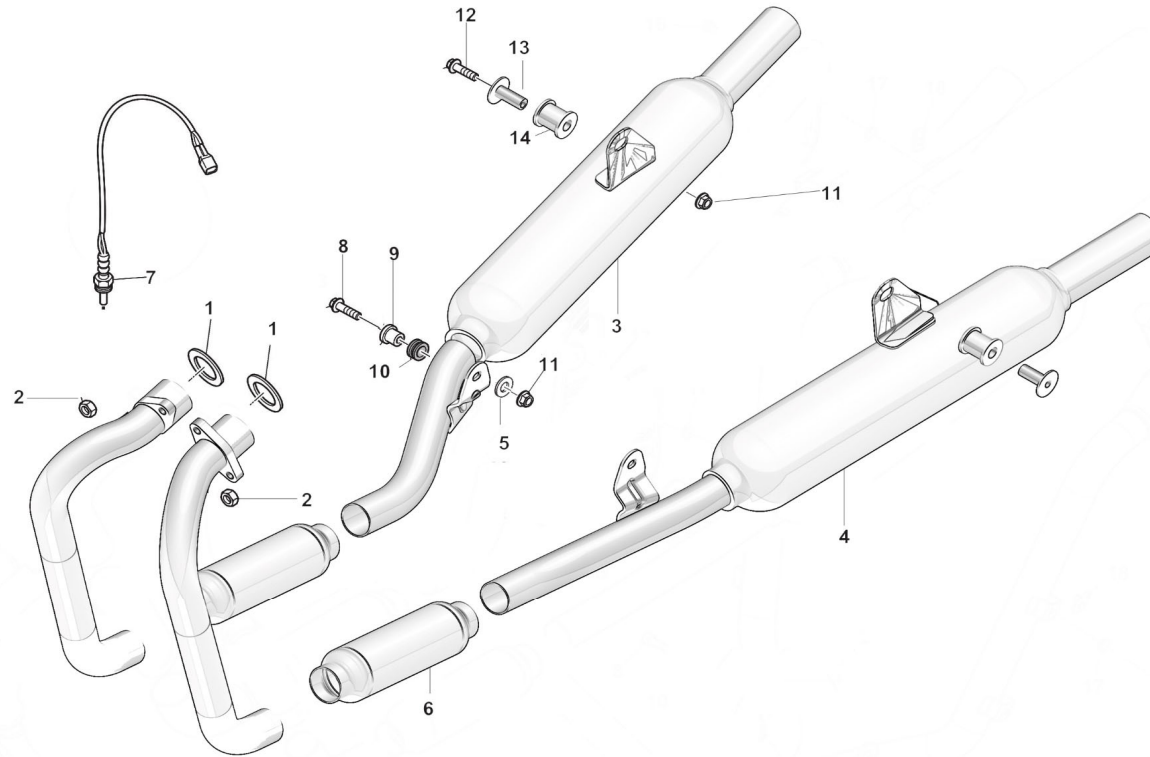

13	73032467		Bracket, Lock				
14	72030664		Bolt-M8*16				
15	72011996		Bolt-M6*16				

F-14 ASSY/MUFFLER							
NO.	PARTS CODE		DESCRIPTION		ORDER	NOTE	COUNT
1	18140311		seal ring, muffler				
2	72020231		Nut-M8				
3	18012939		On the right vent-pipe				
4	18012938		On the left vent-pipe				
5	72040604		Washer-8mm				
7	31350074		Oxygen sensor				
8	72011993		Bolt-M8*35				
9	72040549		Installation bush, muffler				
10	73012327		Assembling rubber-exhaust muffler