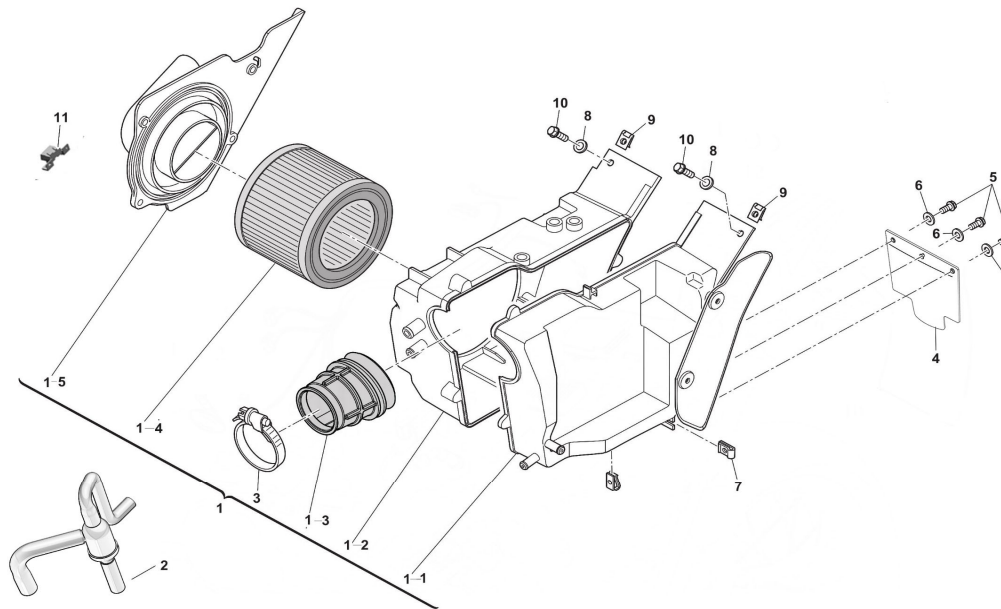

1	31350157	Stepper motor			
		Throttle position sensor			
2	14021295	Rear cover, left crankcase assy			
3	72011989	Bolt-M6*30			
4	72011986	Bolt-M6*12			
5	31350129	Nut,Fuel injector			
6	31350128	Fuel injector			
7	72130650	Gasket,intake pipe			
8	18031083	Air intake pipe			
9	72011988	Bolt-M6*20			
10	72012001	Bolt-M6*25			
11	72150256	O shaped ring-air intake pipe			
12	72130651	Heat insulation mat, enter windpipe			
13	45080403	Gear shifting pedal			
14	72010391	Bolt-M6*55			
15	72040024	Washer-6			

F-02 AIR CLEANER ASSY/MUFFLER

NO.	PARTS CODE	DESCRIPTION	ORDER	NOTE	COUNT
1		L box,air cleaner			
2		R box,air cleaner			
3	18020458	Pipe,air cleaner