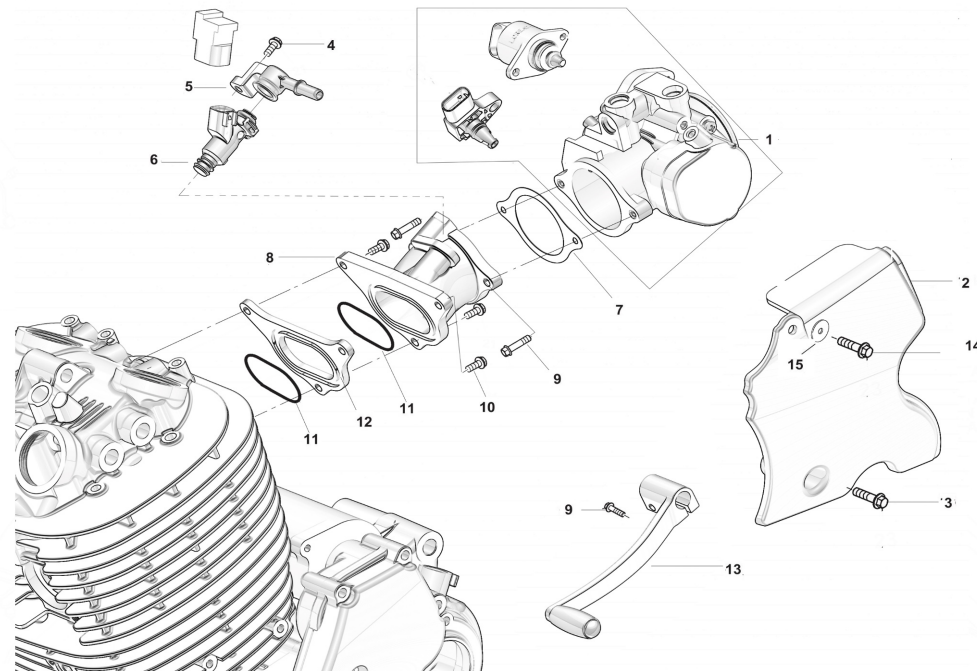

8	14090089	Filter cover				
9	72011498	Bolt M6*18				
10	72040361	Copper wanher 6.2x12.5x1.2				
11	72010155	Six corner bolts with disc M6x12				
12	13012152	R crankcase cover				
13	73131861	Tubing limit plate				
14	72012258	Tubing bolt				
15	17060216	Cylinder head outer tubing				
16	72040643	Copper washer 8.5*15*1.5				
17	72010169	Bolt M6X35				
18	72010387	Bolt M6X28				
19	72010163	Bolt M6X25				
20	72010168	Bolt M6X30				
21	72010389	Bolt M6X40				

F-01 EFI

NO.	PARTS CODE	DESCRIPTION	ORDER	NOTE	COUNT
	03260002-0008	Engine			
		Throttle body assembly