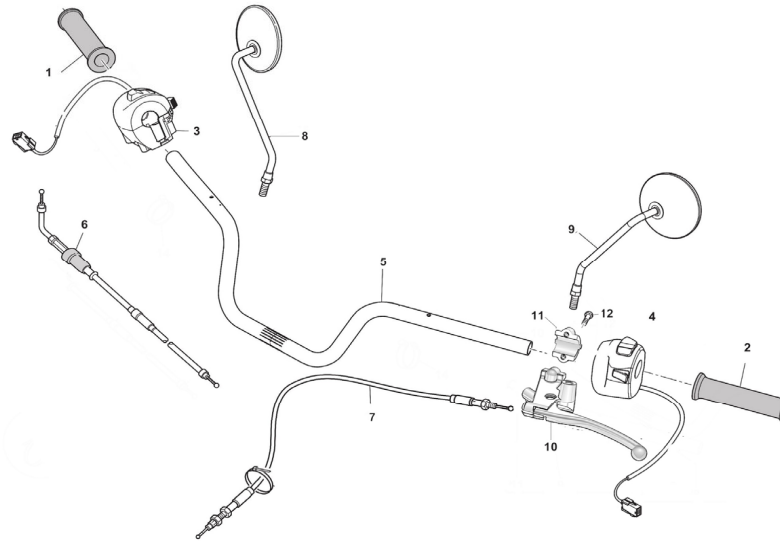

12	41120316	Front Footrest assy, RH				
13	72012098	Bolt-M10*35				
14	72012181	Bolt-M8*40				
15	41120316	Front Footrest assy, LH				
16	31120018	Poweroff switch				
17	72030680	Screw M5×20				
18	72020578	Nut M5				
19	72011954	Bolt-M10*1.25*20				
20	41140475	Rear Footrest assy, L				
21	41150461	Rear footrest assy, RH				
22	72012054	Bolt-M8*20				
23	72012262	Middle suspension shaft, Rear (engine)				
24	72012263	Below suspension shaft, Rear (engine)				

F-07 STEERING SYSTEM

NO.	PARTS CODE	DESCRIPTION	ORDER	NOTE	COUNT
1	45050152	Rubber, right handlebar (black)			
	45050147	Rubber, right handlebar (brown)			
2	45060144	Rubber, left handlebar (black)			
	45060140	Rubber, left handlebar (brown)			
3	36010283	Left handlebar switches			
4	36020318	Right handlebar switches			
5	45010626	Handle bar tube			
6	47030361	Throttle cable			
7	47020395	Clutch cable