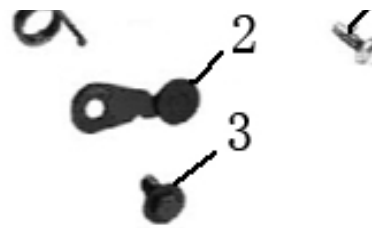

NO.	PARTS CODE		DESCRIPTION		ORDER	NOTE	COUNT
1	72060023		Dowel pin 12X20				
2	72130678		Cylinder gasket				
3	27010864		Cylinder body				
4	72040704		Washer10.2x19x3				
5	72012255		Bolt M10x65				
6	72012256		Bolt M10x110				
7	72010388		Bolt M6x32				
8	72012253		Bolt M10x1.25-118				
9	72012254		Bolt M10x1.25-99				
10	72040702		Washer9.2x20x3				
11	72040703		Washer9.2x30x4				

12	22011222		Cylinder head assembly assy				
13	15160049		Timing chain				
14	72130647		Cylinder head gasket				
15	72060023		Dowel pin 12X20				
16	73012572		Timing chain guider				

NO.	PARTS CODE		DESCRIPTION		ORDER	NOTE	
1	22011222		Cylinder head				
2	22020107		Intake valve				
3	22020108		Exhaust valve				
4	73131865		Spring washer				
5	72110242		Oil seal				
6	72120171		Spring inside				
7	72120172		Spring outside				
8	22030027		Spring seat				
9	22040018		Valve lock nip				
10	31170040		Spark plug				

NO.	PARTS CODE	DESCRIPTION	ORDER	NOTE
1	21020151	Piston		
2	21040049	Piston pin		
3	72080139	Piston pin circlip		
4, 5, 6, 7	21030606	Piston ring I, Piston ring II, Oil cup, Side ring		

NO.	PARTS CODE	DESCRIPTION	ORDER	NOTE
1	72060012	Dowel pin 8x14		
2	72150213	O-ing10x1.9		
3	70140026	Oil outlet bushing 5.5x10x7		
4	72150213	O-ing10x1.9		
5	70140027	Oil inlet bushing 7.8x9.6x7		
6	72010391	Bolt M6x50		
7	72010392	Bolt M6x65		
8	17060192	Oil pump inner oil pipe		
9	72020358	Nut M6		
10	72150260	O-ing10x1.6		
11	72150151	O-ing6.5x1.8		
12	20010079	Oil pump		
13	20060012	Oil pump driven teeth		

NO.	PARTS CODE	DESCRIPTION	ORDER	NOTE
1	72120173	Spring ,shifter		
2	15080027	shifter		
3	72010187	Bolt M8x20		
4	73012571	Tension plate		
5	72040167	Washer φ6.5xφ14x1		
6	70140025	tensioner plate bush		
7	72010163	Bolt M6X25		