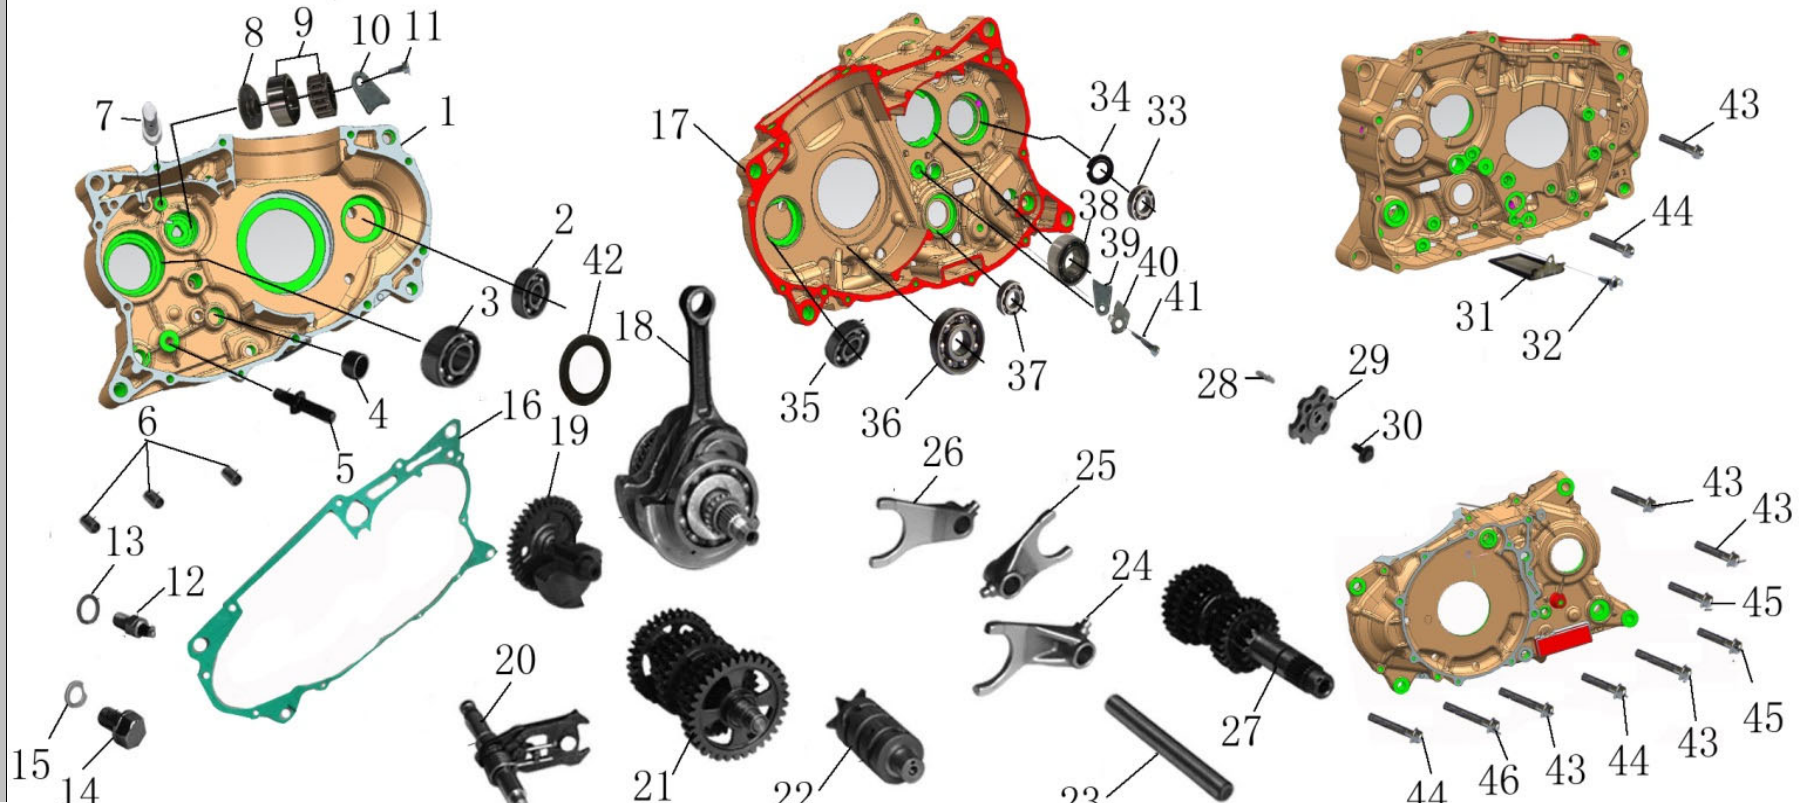

650 OHC (Euro 5) PARTS CATALOG

X

PLEASE DON'T MAKE ANY CHANGE TO THE ORIGINAL INFORMATION IN THIS SHEET
PLEASE ALWAYS USE THIS SHEET TO ORDER PARTS AND SEND BACK TO US BY EMAIL

NO.	PARTS CODE	DESCRIPTION	ORDER	NOTE	COUNT
1	11010815	Left crankcase assembly assy			
2	70090242	Bearing 6303			
3	70090264	Bearing 6305			
4	70090016	Bearing HK121610			
5	72011363	Bolt M8x41			
6	72060175	Dowel pin φ14x20			
7	60010011	Mainshaft spindle nozzle			
8	24070370	Clutch push rod guide sleeve			
9	70090244	Bearing 20*34*16.8			
10	73131859	Limit board ,Bearing			
11	72010381	Bolt M6x14			
12	11040214	Gear display contact head			
13	72040362	Copper washer 10.2x14x1			
14	72011021	oil drain plug M12x1.25x15			
15	72040707	Alum washer 12.5x22x1			
16	72130643	Crankcase gasket			
17	12010763	Right crankcase assembly			
18	21010223	Crank connecting rod combination			
19	21230002	Balance shaft assembly			
20	15070073	Shift shaft assembly			
21	15030188	Countershaft assembly			
22、23 、24、2 5、26、 28	15050083	Gearshift drum assy、 Fork I、 Fork II、 Fork III、 Axes ,fork、 Dowel pin			
27	15020141	Main shaft assembly			
29	15090010	Gear shift wheel			
30	72011167	Bolt M6x20			
31	11060005	Oil filter net			
32	72010157	Bolt M6x16			
33	70090255	Bearing 6204RS/P5			
34	72110165	Seal 20*35*5.5			
35	70090242	Bearing TM6303			
36	70090243	Bearing TM6307			
37	70090199	Bearing 6904 (20*37*9)			
38	70090241	Bearing 5205A			
39	73131857	Main shaft R spindle bearing plate I