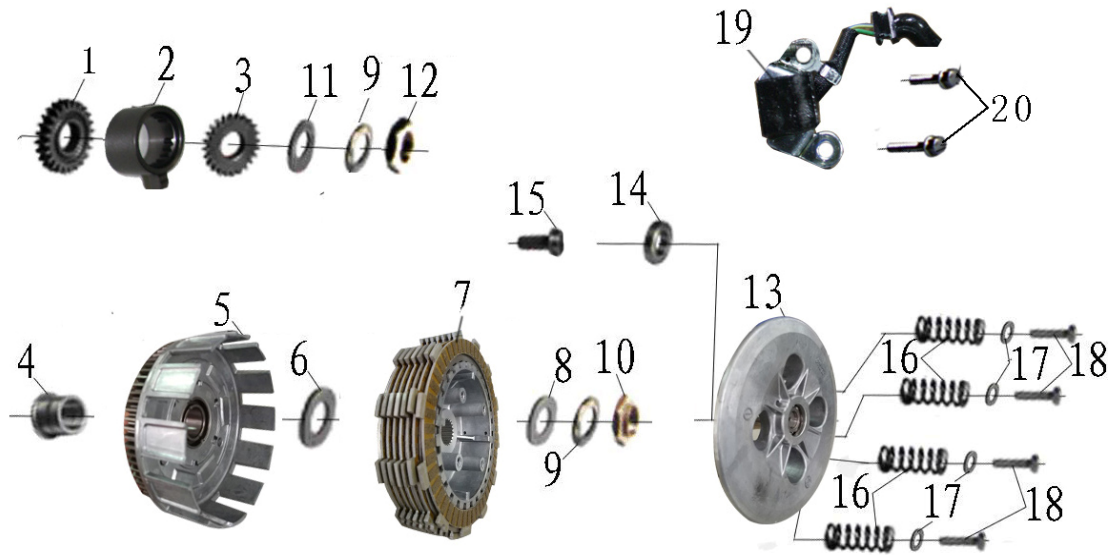

17	72011374		Bolt M6 x70				
18	72010173		Bolt M6 x50				
19	72150270		O-ring				
20	22140074		Valve cover				

NO.	PARTS CODE		DESCRIPTION	ORDER	NOTE	COUNT
1	24020095		Primary drive gear			
2	31300021		Triggered contact			
3	20060011		Oil pump active teeth 28			
4	24070316		Clutch shaft sleeve			
5	24070333		Clutch main outer cover			
6	24070369		Clutch center bushing washer			
7	24070338		Clutch driving plate assembly			
8	72040367		Clutch gasket 18.2x32x2			
9	24070165		Disc lock washer for clutch lock nut			
10	24070163		Nut M18x1			
11	72040367		Washer 18.2x32.2x2