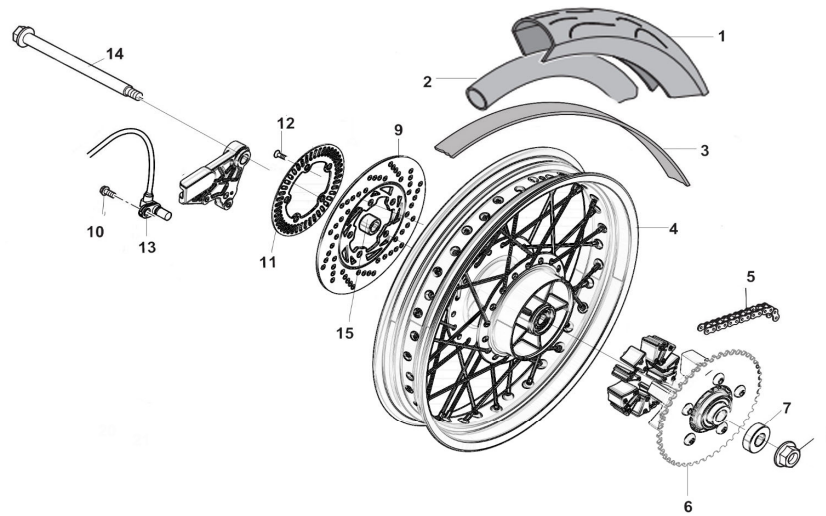

14	70060056	Bush, front wheel			

NO.	PARTS CODE	DESCRIPTION	ORDER	NOTE	COUNT
1	54060266	Rear tyre			
2	54080092	Rear tube			
3	54090019	Wheel flap			
4	54030413	Rear spoke wheel			
5	54120203	Chain			
6	54270112	Buffer body assy			
7	70070273	L, bush,rear wheel			
8	72020489	Nut-M16*1.5			
9	55060067	Rear disc brake plate			
10	72011987	Bolt-M6x16			
11	55210005	Rear hydraulic brake ABS			
12	72011608	Bolt M8x25			
13	37050053	Before sensor bracket			
14	70080147	Axle, rear wheel			
15	70070274	Rear wheel bush,L