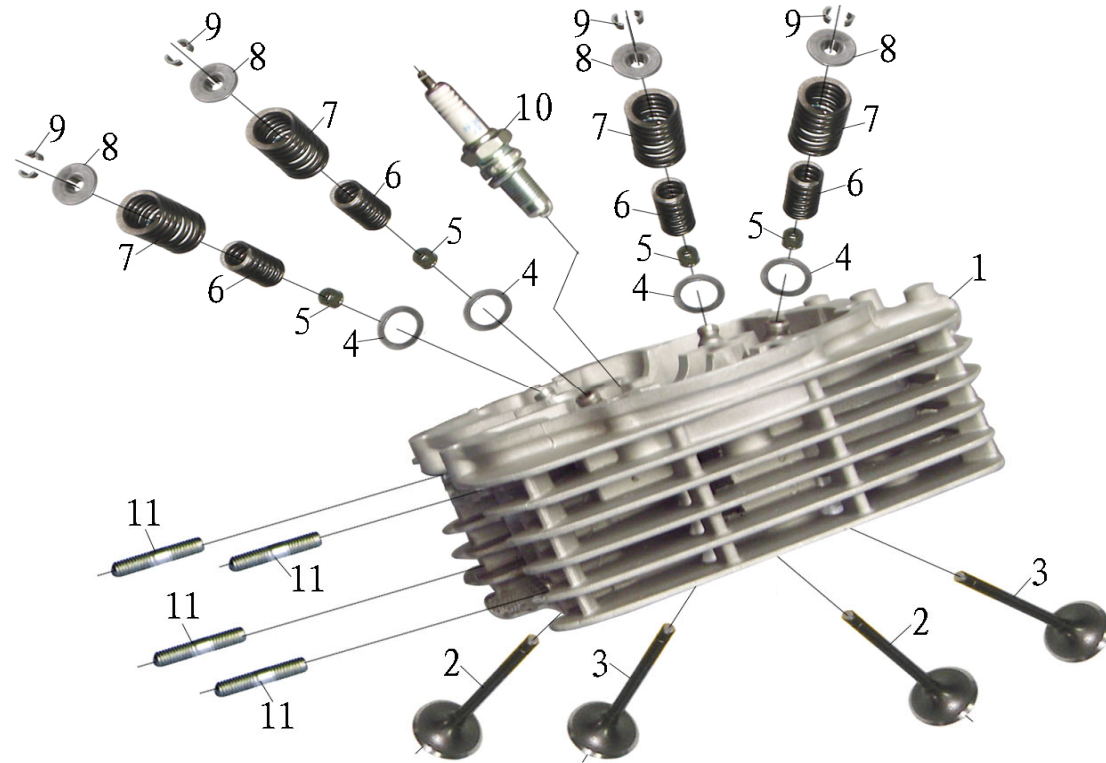

12	22011222		Cylinder head assembly assy				
13	15160049		Timing chain				
14	72130647		Cylinder head gasket				
15	72060023		Dowel pin 12X20				
16	73012572		Timing chain guider				

NO.	PARTS CODE		DESCRIPTION		ORDER	NOTE	
1	22011222		Cylinder head				
2	22020107		Intake valve				
3	22020108		Exhaust valve				
4	73131865		Spring washer				
5	72110242		Oil seal				
6	72120171		Spring inside				
7	72120172		Spring outside				
8	22030027		Spring seat				
9	22040018		Valve lock nip				
10	31170040		Spark plug				

NO.	PARTS CODE	DESCRIPTION	ORDER	NOTE
1	21020151	Piston		
2	21040049	Piston pin		
3	72080139	Piston pin circlip		
4, 5, 6, 7	21030606	Piston ring I, Piston ring II, Oil cup, Side ring		

NO.	PARTS CODE	DESCRIPTION	ORDER	NOTE
1	72060012	Dowel pin 8x14		
2	72150213	O-ing10x1.9		
3	70140026	Oil outlet bushing 5.5x10x7		
4	72150213	O-ing10x1.9		
5	70140027	Oil inlet bushing 7.8x9.6x7		
6	72010391	Bolt M6x50		
7	72010392	Bolt M6x65		
8	17060192	Oil pump inner oil pipe		
9	72020358	Nut M6		
10	72150260	O-ing10x1.6		
11	72150151	O-ing6.5x1.8		
12	20010079	Oil pump		
13	20060012	Oil pump driven teeth		