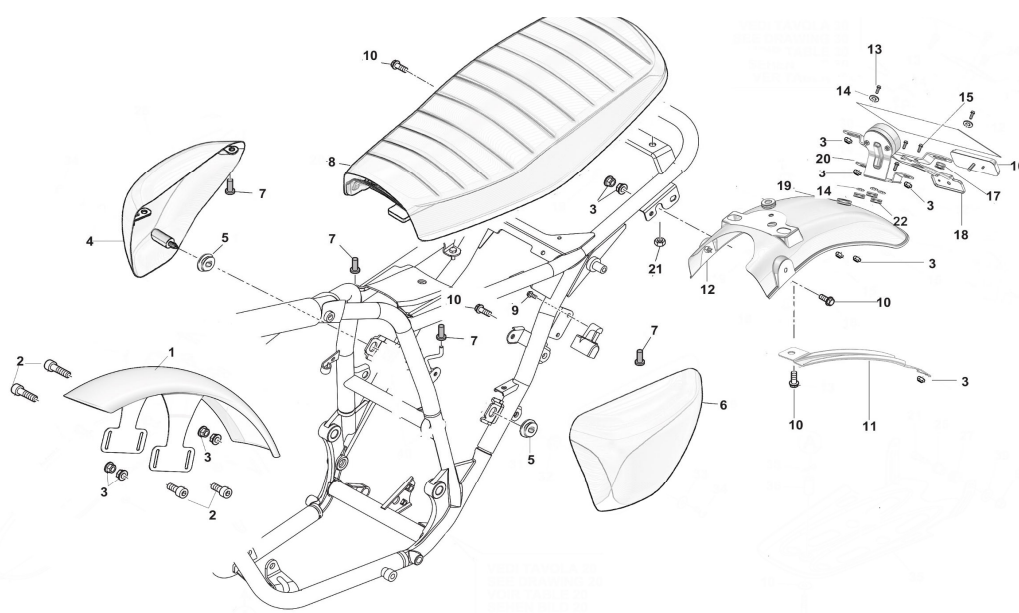

F-05 SEAT ASSY

NO.	PARTS CODE	DESCRIPTION	ORDER	NOTE	COUNT
1	53013271	Front fender (dark green)			
	53013281	Front fender (dark blue)			
2	72030662	Bolt-M6*20			
3	72020504	Nut M6			
4	53033569	Cover frane R (dark green)			
	53033573	Cover frane R (dark blue)			
5	73010065	Rubber ring , side cover			
6	53026522	Left side cover (dark green)			
	53026526	Left side cover (dark blue)			
7	73012510	Side cover installation glue			
8	41161851	Seat assy (black)			
	41161830	Seat assy (brown)			
9	72012118	Bolt-M6*9			
10	72011991	Bolt-M6*12			
11	73032317	PLATE			
12	53170811	Rear fender (dark green)			
	53170813	Rear fender (dark blue)			
13	72011940	Bolt-M6*14			
14	72040571	Washer Φ6			
15	72011996	Bolt-M6*6