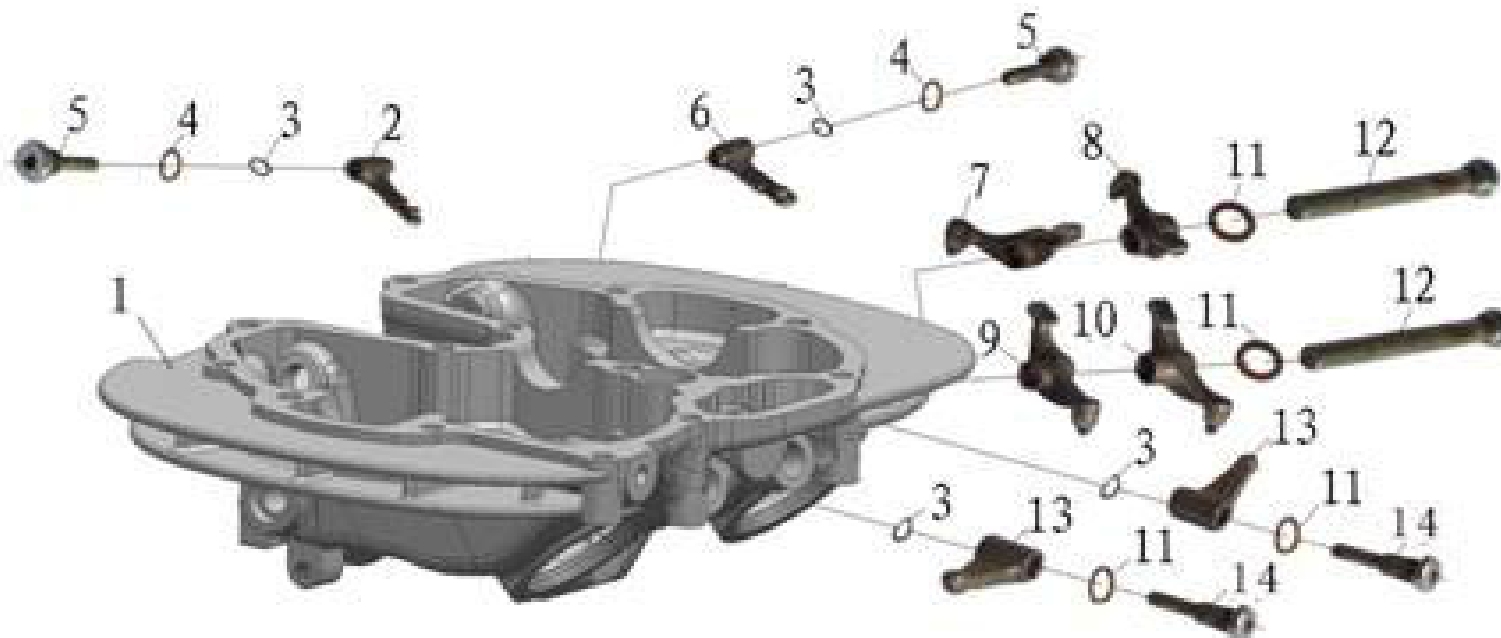

NO.	PARTS CODE	DESCRIPTION	ORDER	NOTE	COUNT
1	22011222	Cylinder head			
2	22050057	Intake valve rocker arm(left) signed " JX88"			
3	73131480	Washerφ8.2xφ12x0.3			
4	72040363	Copper washerφ12.2xφ18.5x2			
5	22070013	Exhaust valve rocker arm			
6	22050017	Exhaust valve rocker arm (right) signed "JX89"			
7	22050052	Exhaust valve rocker arm signed "BQL"			
8	22050053	Exhaust valve rocker arm signed "BQR"			
9	22050050	Intake valve rocker arm signed "JXL"			
10	22050051	Intake valve rocker arm signed "JXR"			
11	72040641	Copper washerφ14.5xφ20x1.5			
12	22070035	Rocker arm shaft M14X1.5			
13	22050018	Intake valve rocker arm signed "IN"			
14	22070014	Rocker arm shaft