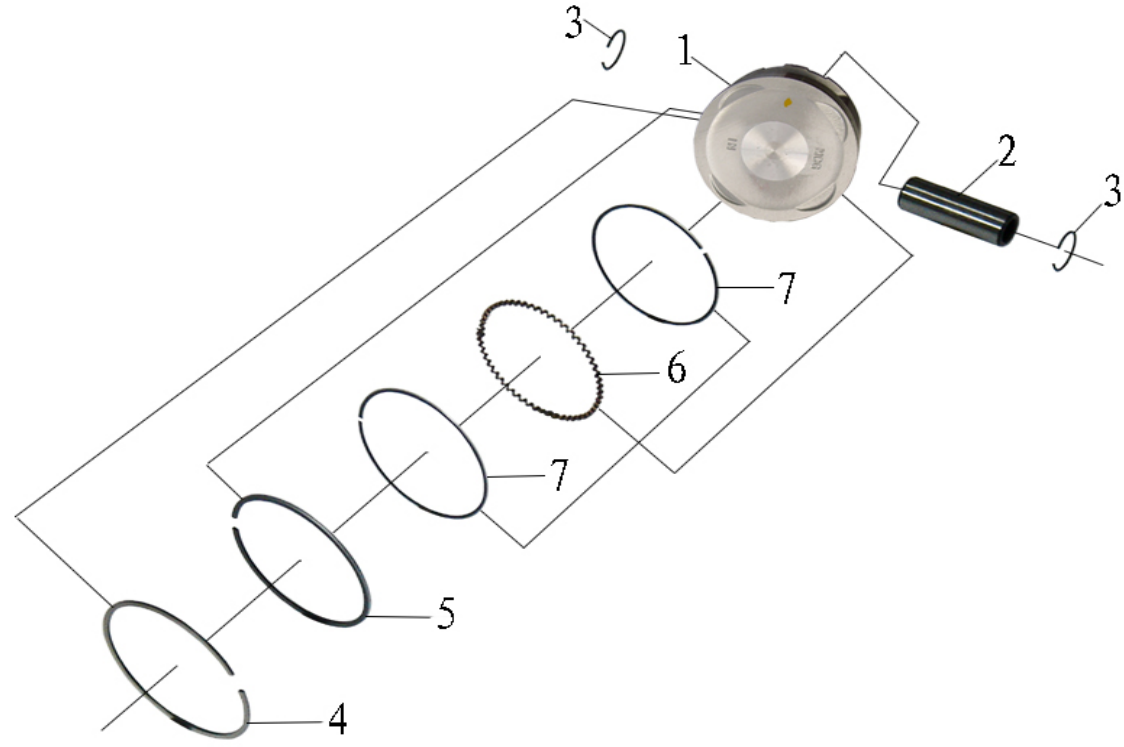

40	73131858		Main shaft R spindle bearing plate II				
41	72012257		Main shaft R spindle bearing bolt				
42	73131863		Left crank bearing washer				
43	72010388		Bolt M6x32				
44	72010390		Bolt M6x45				
45	72010173		Bolt M6x50				
46	72010389		Bolt M6x40				

NO.	PARTS CODE		DESCRIPTION		ORDER	NOTE	COUNT
1	72060023		Dowel pin 12X20				
2	72130678		Cylinder gasket				
3	27010864		Cylinder body				
4	72040704		Washer10.2x19x3				
5	72012255		Bolt M10x65				
6	72012256		Bolt M10x110				
7	72010388		Bolt M6x32				
8	72012253		Bolt M10x1.25-118				
9	72012254		Bolt M10x1.25-99				
10	72040702		Washer9.2x20x3				
11	72040703		Washer9.2x30x4				

12	22011222		Cylinder head assembly assy				
13	15160049		Timing chain				
14	72130647		Cylinder head gasket				
15	72060023		Dowel pin 12X20				
16	73012572		Timing chain guider				

NO.	PARTS CODE		DESCRIPTION		ORDER	NOTE	
1	22011222		Cylinder head				
2	22020107		Intake valve				
3	22020108		Exhaust valve				
4	73131865		Spring washer				
5	72110242		Oil seal				
6	72120171		Spring inside				
7	72120172		Spring outside				
8	22030027		Spring seat				
9	22040018		Valve lock nip				
10	31170040		Spark plug				

NO.	PARTS CODE	DESCRIPTION	ORDER	NOTE
1	21020151	Piston		
2	21040049	Piston pin		
3	72080139	Piston pin circlip		
4, 5, 6, 7	21030606	Piston ring I, Piston ring II, Oil cup, Side ring		

NO.	PARTS CODE	DESCRIPTION	ORDER	NOTE
1	72060012	Dowel pin 8x14		
2	72150213	O-ing10x1.9		
3	70140026	Oil outlet bushing 5.5x10x7		
4	72150213	O-ing10x1.9		
5	70140027	Oil inlet bushing 7.8x9.6x7		
6	72010391	Bolt M6x50		
7	72010392	Bolt M6x65		
8	17060192	Oil pump inner oil pipe		
9	72020358	Nut M6		
10	72150260	O-ing10x1.6		
11	72150151	O-ing6.5x1.8		
12	20010079	Oil pump		
13	20060012	Oil pump driven teeth		