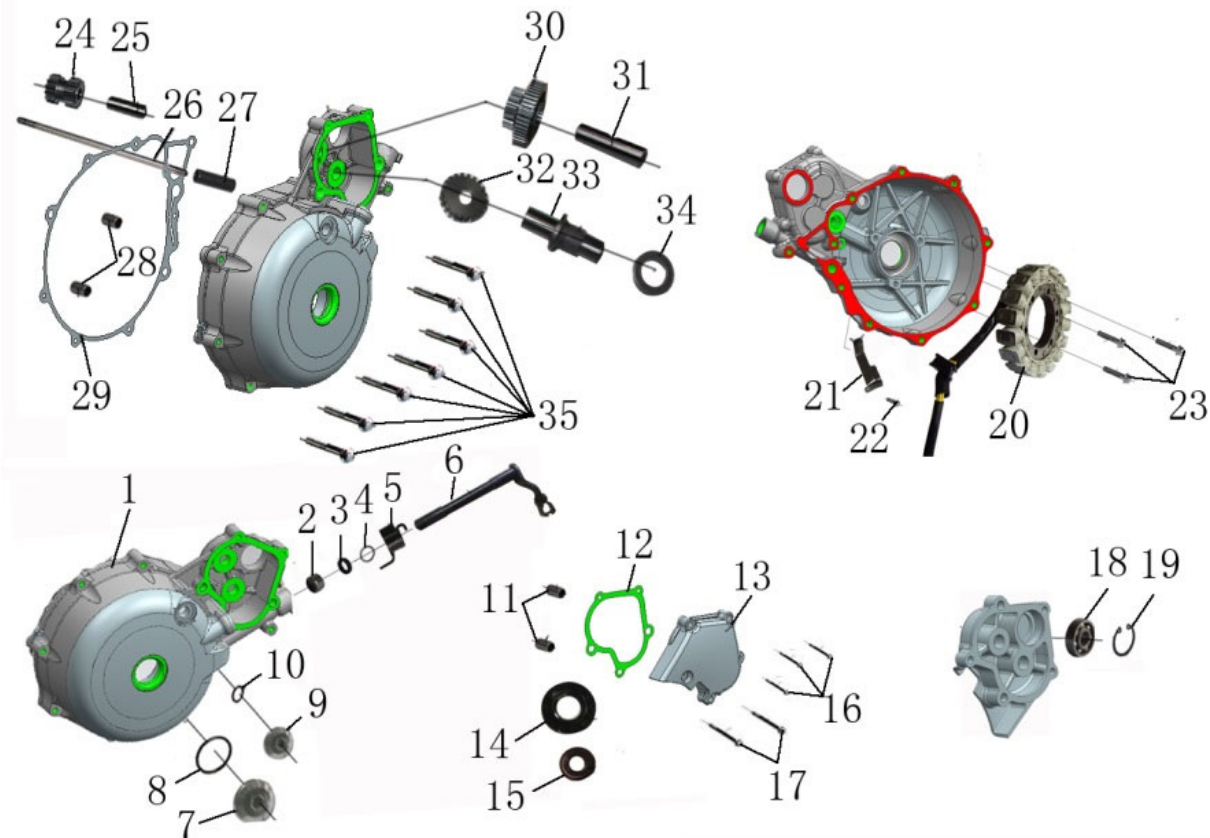

NO.	PARTS CODE	DESCRIPTION	ORDER	NOTE	COUNT
1	72040701	Washer 34.2x52x2.5			
2	15110065	Gear			
3	72040700	Washer 34.2x52x1			
4	70090245	Bearing ,roll pin			
5	31150180	Rotor, magneto			
6	72040360	Washer ϕ12.6xϕ30x5			
7	72011367	Bolt M12x1.25-50			

NO.	PARTS CODE	DESCRIPTION	ORDER	NOTE	COUNT