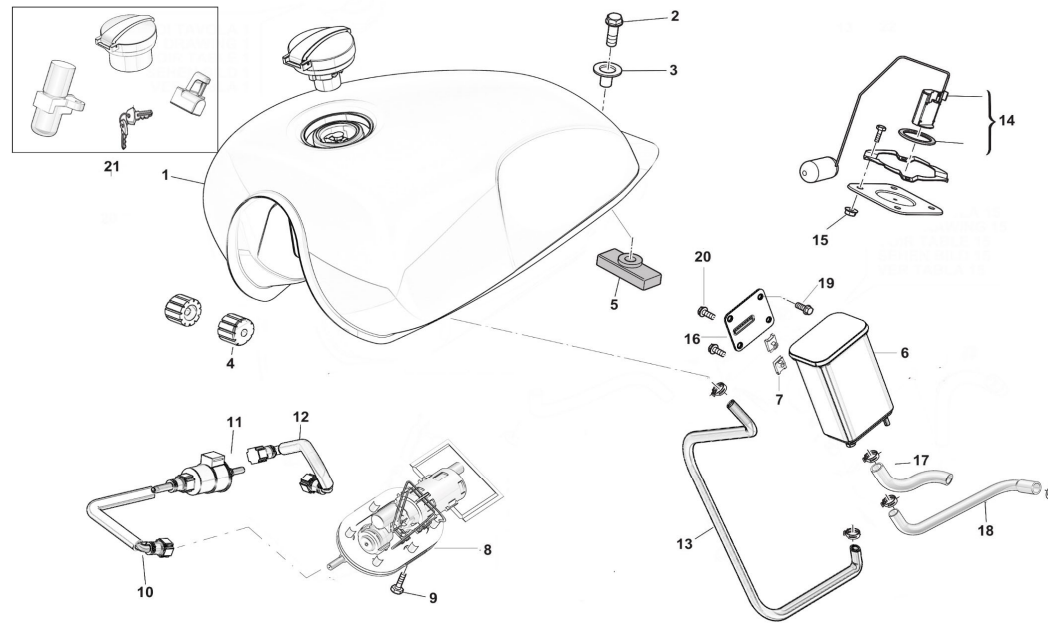

10	72040159	Aluminium washer-12.5*20*1.5				
11	17060243	Intake manifold assembly				
12	73032421	Bracket,intake manifold				
13	17060242	Outlet assembly				
14	16080013	Upper body,oil pot				
15	16080014	Lower body,oil pot				
16	72012141	Lower oil cap				
17	73012684	Dipstick				
18	72150018	O shaped washer-18*3.5				
19	73012321	Cushion-engine oil bottle				
20	73012321	Cushion-engine oil bottle				
21	72011342	Bolt-M6*25				
22	72040551	Washer-6.5*18*7				
23	72011949	Bolt-M8*30				
24	72040510	Washer-12.2*20*2				
25	72011982	Bolt-M6*12				
26	17060201	Engine cycle tube				
27	72010387	FLANGED EXAGON HEAD SCREW M6x28				

F-04 FUEL TANK ASSY

NO.	PARTS CODE	DESCRIPTION	ORDER	NOTE	COUNT
	16032919	Irony fuel tank (dark green)