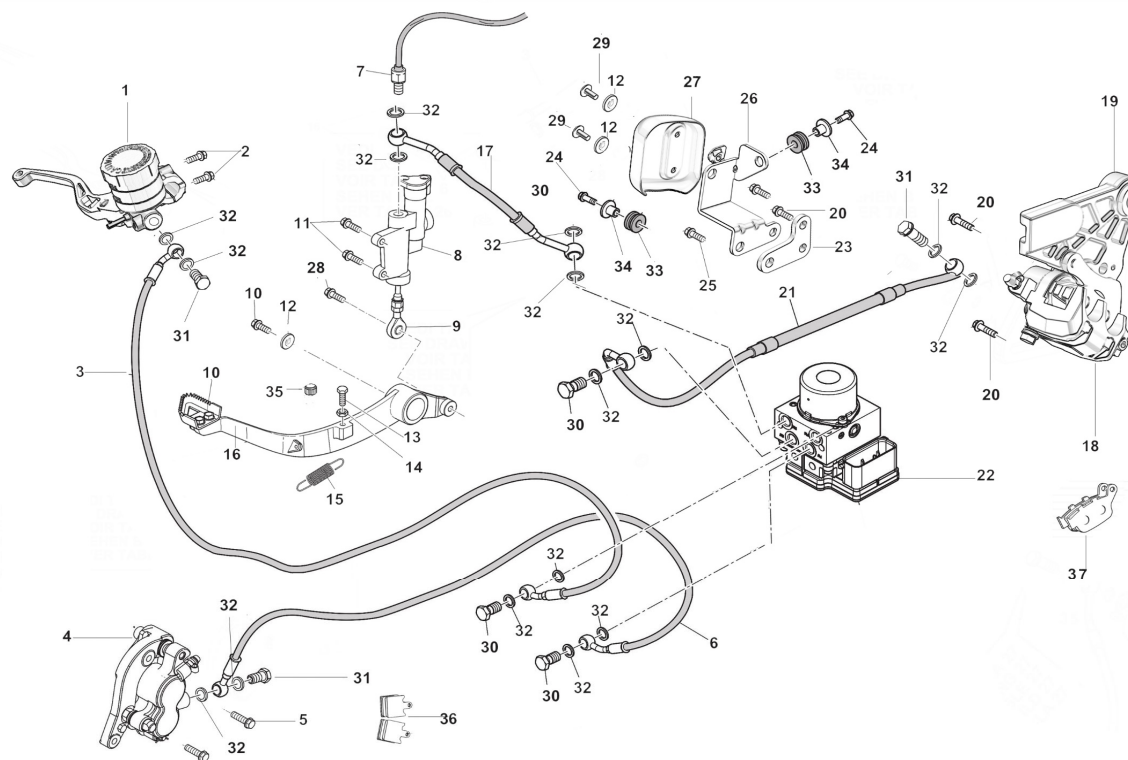

F-12 ABS

NO.	PARTS CODE	DESCRIPTION	ORDER	NOTE	COUNT
1	55020455	Front hydraulic brake assembly			
2	72030638	Bolt, master cylinder cup			
3	55130078	Oil pipe, front hydraulic brake assembly			
4	55020350	Front hydraulic brake assembly			
5	72012098	Bolt-M10*35			
6	55130086	Oil pipe, front hydraulic brake assembly			
7	31240084	Switch, rear brake			
8	55050243	Rear hydraulic brake assembly			
9	55120572	Push rod			
10	72011987	Bolt-M6×16			
11	72011988	Bolt-M6*20			
12	72040571	Washer Ø6			
13	72011984	Bolt-M5×20			
14	72020578	Nut-M5			
15	72050612	Return spring, rear brake pedal			
16	55070429	Rear brake pedal