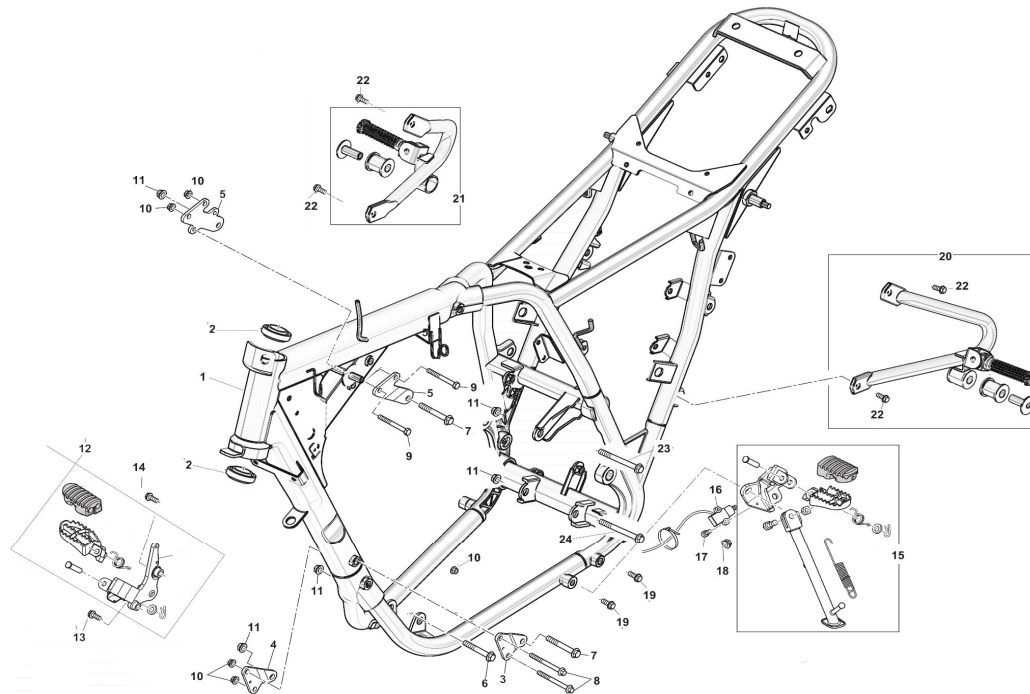

16	73060100	Rear reflector				
17	73012164	Cushion-Rear license plate				
18	73280100	Rear license plate bracket				
19	73012329	Rubber sleeve II, rear fender				
20	73220087	Bracket, taillight				
21	72020231	Nut M8				
22	73012325	Installation rubber pad, taillamp				

F-06 FRAME WELDING ASSEMBLY

NO.	PARTS CODE	DESCRIPTION	ORDER	NOTE	COUNT
1	41012081	Frame welding assy			
2	800087243	Tapered roller bearing			
3	73070740	Front connecting board, R (engine)			
4	73070753	Front connecting board, L (engine)			
5	73070739	Upper connecting board, R. (engine)			
6	72011924	Below suspension shaft, front (engine)			
7	72012309	Upper suspension shaft, front (engine)			
8	72011953	Bolt-M8*85			
9	72012310	Bolt-M8*65			
10	72020388	Nut M8			
11	72020487	Nut -M10*1.25