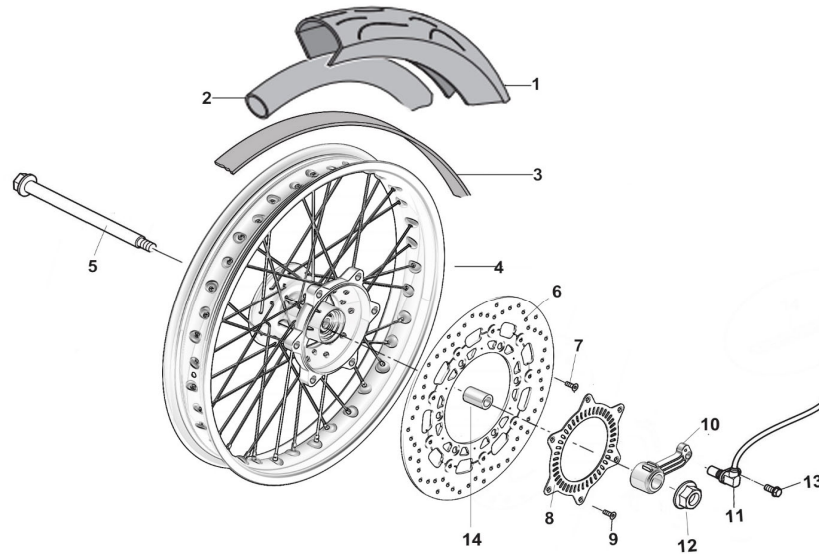

13	72040063		Washer-10mm				
14	41070645		Rear shock absorber				
15	73032706		Plate				
16	54140163		Chain adjuster assy, L				
17	41280499		End pipe				

F-10 F.WHEEL

NO.	PARTS CODE	DESCRIPTION	ORDER	NOTE	COUNT
1	54050304	Front tyre			
2	54070065	Front tube			
3	54090019	Wheel flap			
4	54010296	Wheel flap			
5	70050133	Axle, front wheel			
6	55030215	Front disc brake plate			
7	72011608	Bolt M8×25			
8	55210004	Before ABS ring gear			
9	72030725	Screw-M4*10			
10	73032322	Before sensor bracket			
11	37050053	Before sensor bracket			
12	72020488	Nut-M14*1.5			
13	72011987	Bolt-M6×16